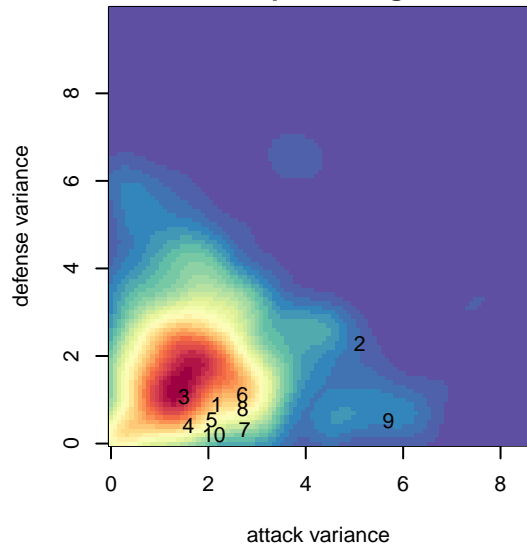

FME Xtreme B02

Fife Milton Edgewood SC
 Milton, WA
 B02 total strength=772
 attack=1.4 defense=0.59
 fall league = NPSL Div 3 (02) U15

alt names used:
 FME Xtreme 02
 FME Xtreme B02

Venues played:
 2016 KITG BU15 Red
 2016 Blast Off B2001-02 B
 2016 NPSL Division 3 (02) U15

**attack and defense variance (black dot)
relative to other teams
and top 10 in region**

**attack and defense rating
relative to others at age
and all opponents in last 13 months**

Performance relative to 13 month average