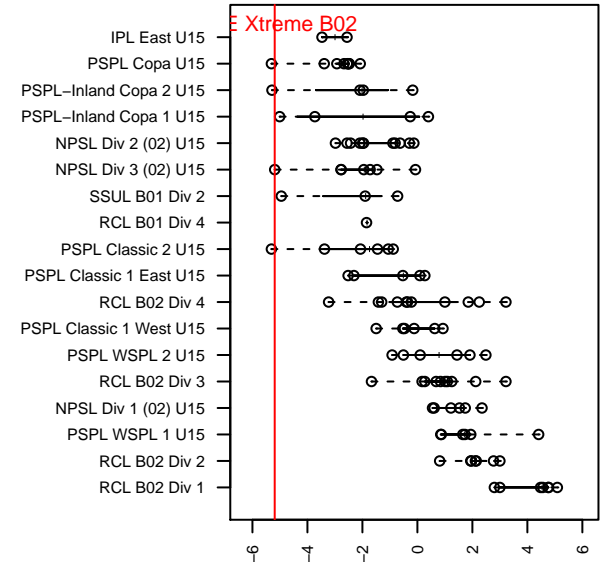

FME Xtreme B02

Fife Milton Edgewood SC
 Milton, WA
 B02 total strength=772
 attack=1.4 defense=0.59
 fall league = NPSL Div 3 (02) U15

alt names used:
 FME Xtreme 02
 FME Xtreme B02

Venues played:
 2016 KITG BU15 Red
 2016 Blast Off B2001-02 B
 2016 NPSL Division 3 (02) U15

**attack and defense variance (black dot)
relative to other teams
and top 10 in region**

**attack and defense rating
relative to others at age
and all opponents in last 13 months**

Performance relative to 13 month average