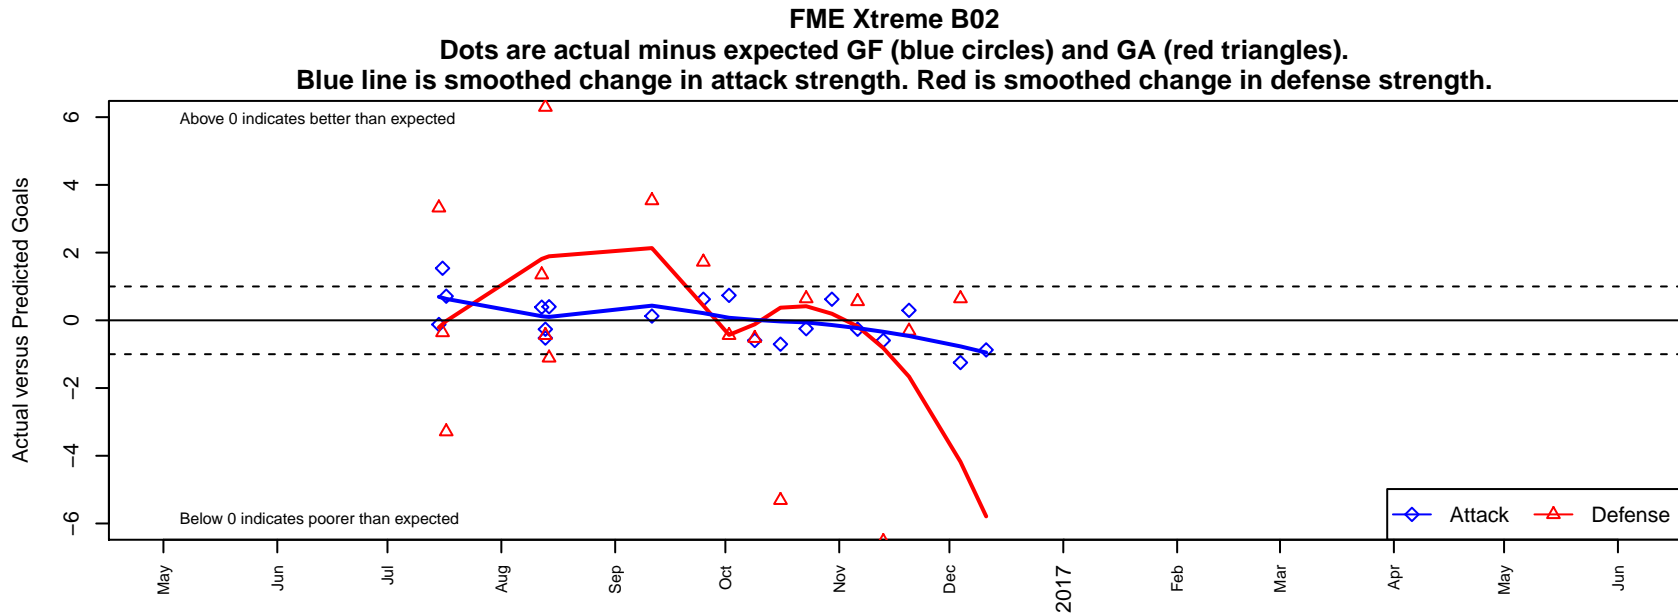

FME Xtreme B02

Fife Milton Edgewood SC
 Milton, WA
 B02 total strength=772
 attack=1.4 defense=0.59
 fall league = NPSL Div 3 (02) U15

alt names used:
 FME Xtreme 02
 FME Xtreme B02

Venues played:
 2016 KITG BU15 Red
 2016 Blast Off B2001-02 B
 2016 NPSL Division 3 (02) U15

**attack and defense variance (black dot)
relative to other teams
and top 10 in region**

**attack and defense rating
relative to others at age
and all opponents in last 13 months**

Performance relative to 13 month average